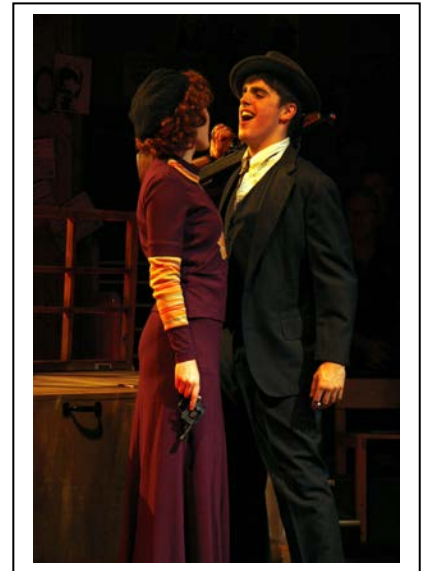

A few random production photos from shows directed by Chris Armbrister.

AIDA

(Joint project...Stagedoor Manor, Disney & MTI)

Les Miserables

The Frozen Man

Bonnie & Clyde

THE TOXIC AVENGER

Geronimo Stilton